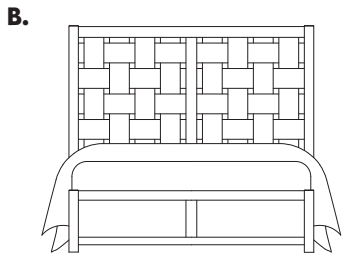

LATITUDES

250-252-254

A. Horizontal Weave Bed

-557 Horizontal Weave Headboard, 5/0
62¼ X 2⅞ X 60

-755 Low Profile Footboard, 5/0

62¼ X 2⅞ X 16½

-922 Wood Rails, 5/0

includes 5 slats/1 leg

82 X 1 X 5¾

-667 Horizontal Weave Headboard, 6/6

79¼ X 2 1/8 X 60

-766 Low Profile Footboard, 6/6

79¼ X 2 7/8 X 16½

-933 Wood Rails, 6/6

requires an MS2

82 X 1 X 5¾

Or

-944 Wood Rails, 6/0

adapts 6/6 HB/FB to fit Cal King Mattress

requires an MS2

MS-MS2 Metal Support Slats

set of 3 for use w/ king beds

9 x 49 x 3¼

B. Basket Weave Bed

-558 Basket Weave Headboard, 5/0

62¼ X 2 1/8 X 60

-755 Low Profile Footboard, 5/0

62¼ X 2⅞ X 16½

-922 Wood Rails, 5/0

includes 5 slats/1 leg

82 X 1 X 5¾

-668 Basket Weave Headboard, 6/6

79¼ X 2⅞ X 60

-766 Low Profile Footboard, 6/6

79¼ X 2⅞ X 16½

-933 Wood Rails, 6/6

requires an MS2

82 X 1 X 5¾

Or

-944 Wood Rails, 6/0

adapts 6/6 HB/FB to fit Cal King Mattress

requires an MS2

D. E. F.