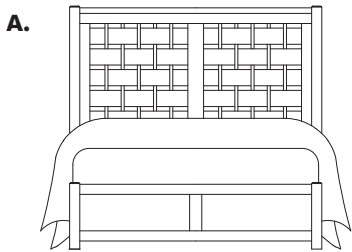

LATITUDES

250-252-254

A. Horizontal Weave Bed

-557 Horizontal Weave Headboard, 5/0
62¼ X 2⅞ X 60

-755 Low Profile Footboard, 5/0

62¼ X 2⅞ X 16½

-922 Wood Rails, 5/0

includes 5 slats/1 leg

82 X 1 X 5¾

-667 Horizontal Weave Headboard, 6/6

79¼ X 2 1/8 X 60

-766 Low Profile Footboard, 6/6

79¼ X 2 7/8 X 16½

-933 Wood Rails, 6/6

requires an MS2

82 X 1 X 5¾

Or

-944 Wood Rails, 6/0

adapts 6/6 HB/FB to fit Cal King Mattress

requires an MS2

MS-MS2 Metal Support Slats

set of 3 for use w/ king beds

9 x 49 x 3¼

B. Basket Weave Bed

-558 Basket Weave Headboard, 5/0

62¼ X 2 1/8 X 60

-755 Low Profile Footboard, 5/0

62¼ X 2⅞ X 16½

-922 Wood Rails, 5/0

includes 5 slats/1 leg

82 X 1 X 5¾

-668 Basket Weave Headboard, 6/6

79¼ X 2⅞ X 60

-766 Low Profile Footboard, 6/6

79¼ X 2⅞ X 16½

-933 Wood Rails, 6/6

requires an MS2

82 X 1 X 5¾

Or

-944 Wood Rails, 6/0

adapts 6/6 HB/FB to fit Cal King Mattress

requires an MS2

D. E. F.