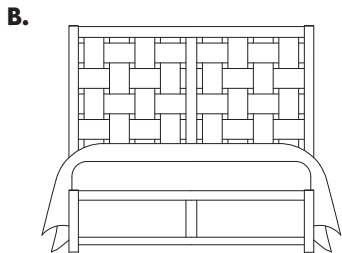

252 EBONY FINISH
-115 CHEST - 5 DRAWERS

250 ASH GREY
-667 HORIZONTAL WEAVE HEADBOARD

BUILT TO LAST

Artisan & Post furniture is handcrafted in the USA by craftsman working with the finest American-grown hardwoods. Our products are the perfect blend of function and fashion & incorporate high-value, & high-quality details including:

LATITUDES

250-252-254

A. Horizontal Weave Bed

-557 Horizontal Weave Headboard, 5/0
62¼ X 2⅞ X 60

-755 Low Profile Footboard, 5/0

62¼ X 2⅞ X 16½

-922 Wood Rails, 5/0

includes 5 slats/1 leg