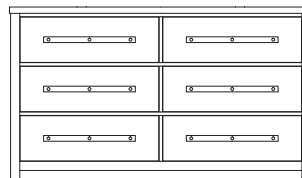

LATITUDES

250-252-254

A. Horizontal Weave Bed

-557 Horizontal Weave Headboard, 5/0
62¼ X 2⅞ X 60

-755 Low Profile Footboard, 5/0

62¼ X 2⅞ X 16½

-922 Wood Rails, 5/0

includes 5 slats/1 leg

82 X 1 X 5¾

-667 Horizontal Weave Headboard, 6/6

79¼ X 2 1/8 X 60

-766 Low Profile Footboard, 6/6

79¼ X 2 7/8 X 16½

-933 Wood Rails, 6/6

requires an MS2

82 X 1 X 5¾

Or

-944 Wood Rails, 6/0

adapts 6/6 HB/FB to fit Cal King Mattress

requires an MS2

MS-MS2 Metal Support Slats

set of 3 for use w/ king beds

9 x 49 x 3¼

B. Basket Weave Bed

-558 Basket Weave Headboard, 5/0

62¼ X 2 1/8 X 60

-755 Low Profile Footboard, 5/0

62¼ X 2⅞ X 16½

-922 Wood Rails, 5/0

includes 5 slats/1 leg

82 X 1 X 5¾

-668 Basket Weave Headboard, 6/6

79¼ X 2⅞ X 60

-766 Low Profile Footboard, 6/6

79¼ X 2⅞ X 16½

-933 Wood Rails, 6/6

requires an MS2

82 X 1 X 5¾

Or

-944 Wood Rails, 6/0

adapts 6/6 HB/FB to fit Cal King Mattress

requires an MS2

D. E. F.

G.

H.

I.

J.

MS-MS2 Metal Support Slats

set of 3 for use w/ king beds

9 x 49 x 3¼

C. Plank Bed

-559 Plank Headboard, 5/0

62⅞ X 5¼ X 52

-755 Low Profile Footboard, 5/0

62¼ X 2⅞ X 16½

-922 Wood Rails, 5/0

includes 5 slats/1 leg

82 X 1 X 5¾

-669 Plank Headboard, 6/6

79⅞ X 5¼ X 52

-766 Low Profile Footboard, 6/6

79¼ X 2⅞ X 16½

-933 Wood Rails, 6/6

requires an MS2

82 X 1 X 5¾

Or

-944 Wood Rails, 6/0

adapts 6/6 HB/FB to fit Cal King Mattress

requires an MS2

MS-MS2 Metal Support Slats

set of 3 for use w/ king beds

9 x 49 x 3¼

D. Horizontal Weave Storage Bed or

E. Basket Weave Storage Bed or

F. Plank Storage Bed

(Note: Storage Unit may be used on one side or two sides)

-557 Horizontal Weave Headboard, 5/0

62¼ X 2⅞ X 60

or

-558 Basket Weave Headboard, 5/0

62¼ X 2⅞ X 60

Or

-559 Plank Headboard, 5/0

62⅞ X 5¼ X 52

-755 Low Profile Footboard, 5/0

62¼ X 2⅞ X 16½

-082B Storage Unit, 5/0 & 6/6

3 Drawers

82 X 23⅞ X 16

-082C Side Rail, 5/0 & 6/6

82 X 1 X 7¾

AP-555T Slat Roll, 5/0