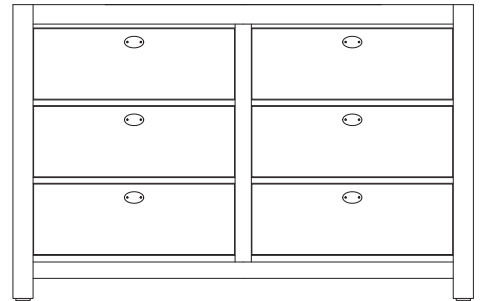

264 Sunlight

Touché

260-261-262

A. Canted Plank Bed

-551 Canted Plank Headboard, 5/0
63¼ x 5½ x 50

-155 Canted Plank Footboard, 5/0
62¼ x 2½ x 16¼
-922 Wood Rails, 5/0
includes 5 slats/1 leg
82 x 1 x 5¾

-661 Canted Plank Headboard, 6/6
80¼ x 5½ x 50