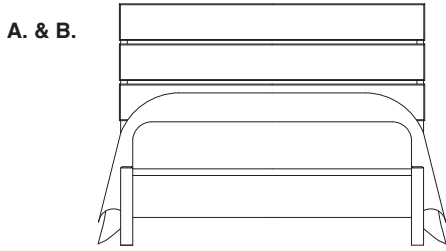

264 Sunlight

Touché

260-261-262

A. Canted Plank Bed

-551 Canted Plank Headboard, 5/0
63¼ x 5½ x 50

-155 Canted Plank Footboard, 5/0
62¼ x 2½ x 16¼
-922 Wood Rails, 5/0
includes 5 slats/1 leg
82 x 1 x 5¾

-661 Canted Plank Headboard, 6/6
80¼ x 5½ x 50