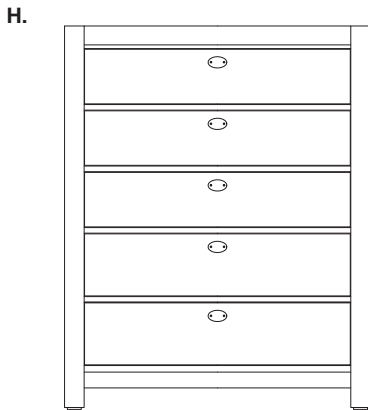

264 Sunlight

Touché

260-261-262

A. Canted Plank Bed

-551 Canted Plank Headboard, 5/0
63¼ x 5½ x 50

-155 Canted Plank Footboard, 5/0
62¼ x 2½ x 16¼
-922 Wood Rails, 5/0
includes 5 slats/1 leg
82 x 1 x 5¾

-661 Canted Plank Headboard, 6/6
80¼ x 5½ x 50