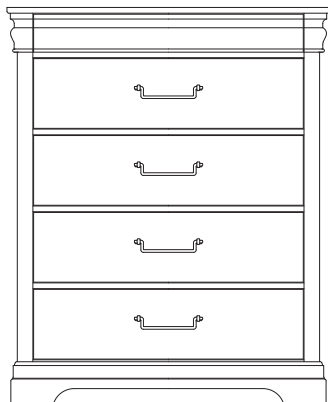

D. -115 Chest

5 Drawers
42 x 19¹/₄ x 51³/₄

E. -226 Nightstand

2 Drawers
28 x 16¹/₄ x 26³/₄