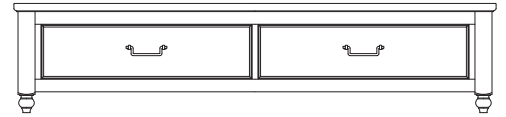

C. Storage Footboard

- -050B Storage Footboard, 5/0
  2 drawers
  64¹/₄ x 21¹/₄ x 18³/₈
- -502 Storage Bed Side Rails, 5/0 & 6/6
  82 x 1 x 11³/₄
  -TT-555T
  Slat Roll, 5/0

- -066B Storage Footboard, 6/6
  2 drawers
  81¹/₈ x 24¹/₄ x 18³/₈
- -502 Storage Bed Side Rails, 5/0 & 6/6
  82 x 1 x 11³/₄
  -TT-666T
  Slat Roll, 6/6