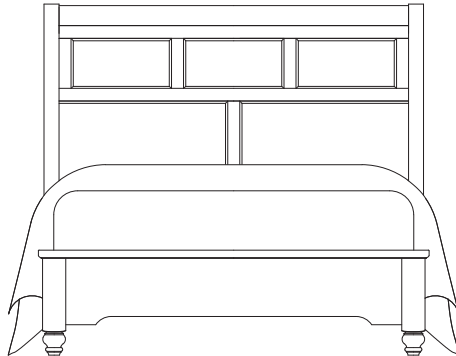

B. Sleigh Bed

- -553 Sleigh Headboard, 5/0
  63¹/₄ x 6¹/₂ x 58¹/₂
- -155 Low Profile Footboard, 5/0
  65¹/₈ x 4³/₄ x 17¹/₂
- -922 Wood Rails, 5/0 & 6/6
  includes 5 slats/1 leg
  82 x 1 x 5³/₄

- -663 Sleigh Headboard, 6/6
  80¹/₄ x 6¹/₂ x 58¹/₂
- -166 Low Profile Footboard, 6/6
  82¹/₈ x 4³/₄ x 17¹/₂
- -922 Wood Rails, 5/0 & 6/6
  includes 5 slats/1 leg
  82 x 1 x 5³/₄

MS-MS1 Metal Support Slats
set of 2 for use w/king beds
49 x 3¹/₄ x 9

or

MS-MS2 Metal Support Slats
set of 3 for use w/king beds
49 x 3¹/₄ x 9