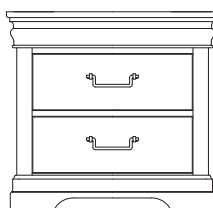

E. -226 Nightstand

2 Drawers
28 x 16¹/₄ x 26³/₄