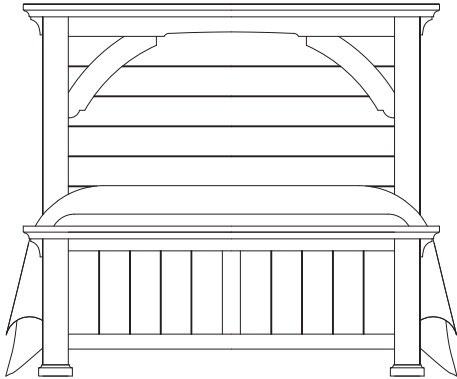

Vista

- King Sleigh Bed**
- 663 Sleigh Headboard
- 166 Low Profile Footboard
- 922 Wood Rails
- 002 Dresser - 8 Drawers
- 447 Landscape Mirror - Beveled Glass
- 226 Nightstand - 2 Drawers

Vista

Designed to invoke a sense of nostalgia, Vista presents a classic design with clean gentle lines and timeless elements distressed in a dark grey finish. Crafted of solid poplar & oak with oak veneers, this Louie Philippe inspired suite features a felt-lined drawer hidden behind the shaped moulding at the top of the dresser and chest. The storage pieces include antiqued pewter pulls with smooth finished drawer interiors and self-closing steel ball bearing guides.

The sleigh bed offers an old world charm with its shaped bed post and heavy cap rail while the mansion bed drifts towards a more relaxed rustic feel featuring corbel overlays and curved top cap rail.

King Sleigh Storage Bed
- 663 Sleigh Headboard
- 066B Storage Footboard - 2 Drawers
- 502 Storage Bed Rails
- 666T Slat Roll

King Mansion Storage Bed
- 669 Mansion Headboard
- 066B Storage Footboard - 2 Drawers
- 502 Storage Rails
- 666T Slat Roll

Antiqued Pewter Pull

Hidden Felt Lined Jewelry Drawer

- 115 Chest
5 Drawers

Vista

772 Grey Oak Finish

MADE IN USA

A. Mansion Bed

- 559 Mansion Headboard, 5/0
69³/₈ x 3¹/₂ x 62
- 955 Mansion Footboard, 5/0
69³/₈ x 4¹/₈ x 25
- 722 Wood Rails, 5/0 & 6/6
includes 5 slats/1 leg
82 x 1 x 7³/₄