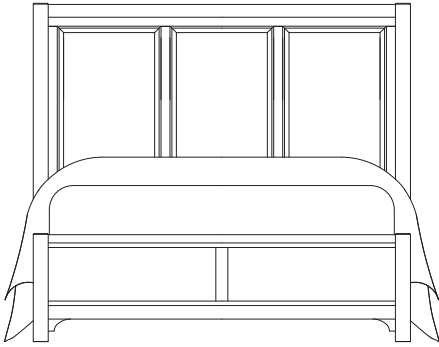

Cool
Farmhouse

- Queen Panel Bed**
- 557 Panel Headboard
- 755 Panel Footboard
- 922 Wood Rails
- 002 Dresser - 8 Drawers
- 446 Arch Mirror - Beveled Glass
- 227 Nightstand - 2 Drawers

Cool Farmhouse

Solid wormy maple is a unique and highly desirable lumber that has beautiful grey & brown stripes that include small worm holes. Solid wormy maple is used on all bed post and cap rails including top rims pilasters and drawer fronts of all storage pieces.

Proudly made in
the USA

King Sleigh Storage Bed

- 663 Sleigh Headboard
- 066B Storage Footboard - 2 Drawers
- 502 Storage Bed Rails
- 666T Slat Roll

- 115 Chest - 5 Drawers

Queen Panel Storage Bed

- 557 Panel Headboard
- 050B Storage Footboard - 2 Drawers
- 502 Storage Rails
- 555T Slat Roll

Cool Farmhouse

800 Natural Finish

MADE IN USA

A. Panel Bed

- 557 Panel Headboard, 5/0
62⁷/₈ x 2¹/₈ x 56³/₈
- 755 Panel Footboard, 5/0
62⁷/₈ x 2¹/₈ x 18
- 922 Wood Rails, 5/0 & 6/6
includes 5 slats/1 leg
82 x 1 x 5³/₄

- 667 Panel Headboard, 6/6
79⁷/₈ x 2¹/₈ x 56³/₈
- 766 Panel Footboard, 6/6
79⁷/₈ x 2¹/₈ x 18
- 922 Wood Rails, 5/0 & 6/6
includes 5 slats/1 leg
82 x 1 x 5³/₄

- MS-MS1 Metal Support Slats
set of 2 for use w/king beds
49 x 3¹/₄ x 9
or
MS-MS2 Metal Support Slats
set of 3 for use w/king beds
49 x 3¹/₄ x 9