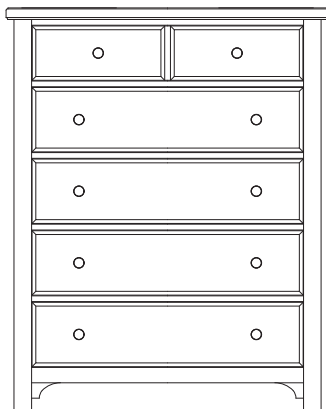

Cool
Farmhouse

- Queen Panel Bed**
- 557 Panel Headboard
- 755 Panel Footboard
- 922 Wood Rails
- 002 Dresser - 8 Drawers
- 446 Arch Mirror - Beveled Glass
- 227 Nightstand - 2 Drawers

Cool Farmhouse

Solid wormy maple is a unique and highly desirable lumber that has beautiful grey & brown stripes that include small worm holes. Solid wormy maple is used on all bed post and cap rails including top rims pilasters and drawer fronts of all storage pieces.

Proudly made in
the USA

King Sleigh Storage Bed

- 663 Sleigh Headboard
- 066B Storage Footboard - 2 Drawers
- 502 Storage Bed Rails
- 666T Slat Roll

- 115 Chest - 5 Drawers

Queen Panel Storage Bed

- 557 Panel Headboard
- 050B Storage Footboard - 2 Drawers
- 502 Storage Rails
- 555T Slat Roll

Cool Farmhouse

800 Natural Finish

MADE IN USA

A. Panel Bed

- 557 Panel Headboard, 5/0
62⁷/₈ x 2¹/₈ x 56³/₈
- 755 Panel Footboard, 5/0
62⁷/₈ x 2¹/₈ x 18
- 922 Wood Rails, 5/0 & 6/6
includes 5 slats/1 leg
82 x 1 x 5³/₄

- 667 Panel Headboard, 6/6
79⁷/₈ x 2¹/₈ x 56³/₈
- 766 Panel Footboard, 6/6
79⁷/₈ x 2¹/₈ x 18
- 922 Wood Rails, 5/0 & 6/6
includes 5 slats/1 leg
82 x 1 x 5³/₄

- MS-MS1 Metal Support Slats
set of 2 for use w/king beds
49 x 3¹/₄ x 9
or
MS-MS2 Metal Support Slats
set of 3 for use w/king beds
49 x 3¹/₄ x 9