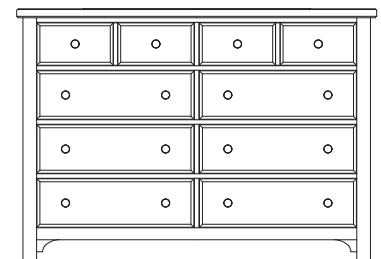

G. -002 Dresser

- 8 Drawers
  60 x 19 x 42³/₈