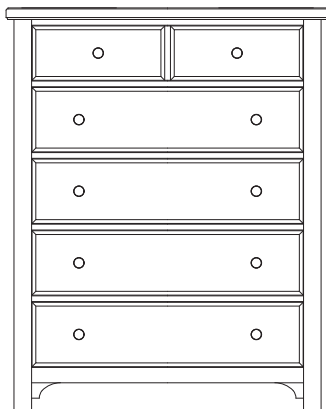

Cool Farmhouse

- Queen Panel Bed
- 557 Panel Headboard
- 755 Panel Footboard
- 922 Wood Rails
- 002 Dresser - 8 Drawers
- 446 Arch Mirror - Beveled Glass
- 227 Nightstand - 2 Drawers

Cool Farmhouse

Solid wormy maple is a unique and highly desirable lumber that has beautiful grey & brown stripes that include small worm holes. Solid wormy maple is used on all bed post and cap rails including top rims pilasters and drawer fronts of all storage pieces.

Proudly made in the USA

King Sleigh Storage Bed
- 663 Sleigh Headboard
- 066B Storage Footboard - 2 Drawers
- 502 Storage Bed Rails
- 666T Slat Roll

- 115 Chest - 5 Drawers

Queen Panel Storage Bed
- 557 Panel Headboard
- 050B Storage Footboard - 2 Drawers
- 502 Storage Rails
- 555T Slat Roll

Cool Farmhouse

804 Soft White Finish

MADE IN USA

A. Panel Bed

- 557 Panel Headboard, 5/0
62⁷/₈ x 2¹/₈ x 56³/₈
- 755 Panel Footboard, 5/0
62⁷/₈ x 2¹/₈ x 18
- 922 Wood Rails, 5/0 & 6/6
includes 5 slats/1 leg
82 x 1 x 5³/₄

- 667 Panel Headboard, 6/6
79⁷/₈ x 2¹/₈ x 56³/₈
- 766 Panel Footboard, 6/6
79⁷/₈ x 2¹/₈ x 18
- 922 Wood Rails, 5/0 & 6/6
includes 5 slats/1 leg
82 x 1 x 5³/₄

- MS-MS1 Metal Support Slats
set of 2 for use w/king beds
49 x 3¹/₄ x 9
or
MS-MS2 Metal Support Slats
set of 3 for use w/king beds
49 x 3¹/₄ x 9