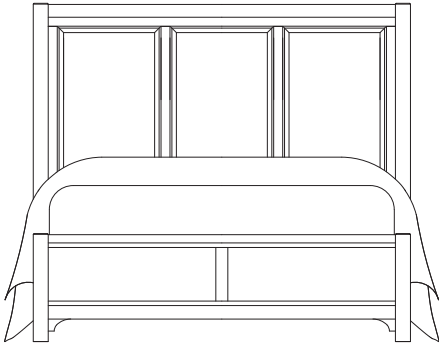

Cool Farmhouse

- Queen Panel Bed
- 557 Panel Headboard
- 755 Panel Footboard
- 922 Wood Rails
- 002 Dresser - 8 Drawers
- 446 Arch Mirror - Beveled Glass
- 227 Nightstand - 2 Drawers

Cool Farmhouse

Solid wormy maple is a unique and highly desirable lumber that has beautiful grey & brown stripes that include small worm holes. Solid wormy maple is used on all bed post and cap rails including top rims pilasters and drawer fronts of all storage pieces.

Proudly made in the USA

King Sleigh Storage Bed
- 663 Sleigh Headboard
- 066B Storage Footboard - 2 Drawers
- 502 Storage Bed Rails
- 666T Slat Roll

- 115 Chest - 5 Drawers

Queen Panel Storage Bed
- 557 Panel Headboard
- 050B Storage Footboard - 2 Drawers
- 502 Storage Rails
- 555T Slat Roll

Cool Farmhouse

804 Soft White Finish

MADE IN USA

A. Panel Bed

- 557 Panel Headboard, 5/0
62⁷/₈ x 2¹/₈ x 56³/₈
- 755 Panel Footboard, 5/0
62⁷/₈ x 2¹/₈ x 18
- 922 Wood Rails, 5/0 & 6/6
includes 5 slats/1 leg
82 x 1 x 5³/₄

- 667 Panel Headboard, 6/6
79⁷/₈ x 2¹/₈ x 56³/₈
- 766 Panel Footboard, 6/6
79⁷/₈ x 2¹/₈ x 18
- 922 Wood Rails, 5/0 & 6/6
includes 5 slats/1 leg
82 x 1 x 5³/₄

- MS-MS1 Metal Support Slats
set of 2 for use w/king beds
49 x 3¹/₄ x 9
or
MS-MS2 Metal Support Slats
set of 3 for use w/king beds
49 x 3¹/₄ x 9