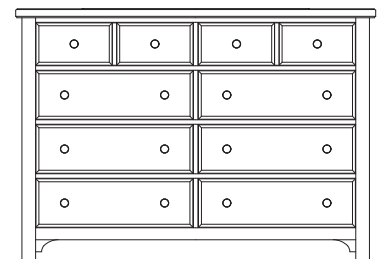

G. -002 Dresser

- 8 Drawers
  60 x 19 x 42³/₈