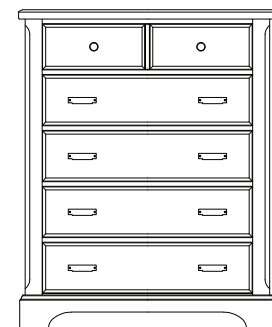

All storage pieces feature generously proportioned tops over a chamfered post with solid cherry shaped drawer fronts. The custom-designed drawer hardware includes cup pulls and knobs with an antiqued bronze finish that complement each storage piece.

817 - Amish Walnut

E.

All storage drawers are constructed with a natural birch interior featuring the Kenlin Rite-Trak guide system that includes a limited lifetime warranty.

A. Casual Bed

-557 Casual Headboard, 5/0
63 1/4 x 2 1/4 x 56 1/4
-755 Casual Footboard, 5/0
63 1/4 x 2 1/4 x 19 3/4
-922 Wood Rails, 5/0 & 6/6
includes 5 slats/1 leg
82 x 1 x 5 3/4

-667 Casual Headboard, 6/6
80 1/4 x 2 1/4 x 56 1/4
-766 Casual Footboard, 6/6
80 1/4 x 2 1/4 x 19 3/4
-922 Wood Rails, 5/0 & 6/6
includes 5 slats/1 leg
82 x 1 x 5 3/4

MS-MS1 Metal Support Slats
set of 2 for use w/king beds
49 x 3 1/4 x 9

or

MS-MS2 Metal Support Slats
set of 3 for use w/king beds
49 x 3 1/4 x 9

B. Amish Bed

-558 Amish Headboard, 5/0
65 x 3 3/8 x 58
-855 Amish Footboard, 5/0
65 x 3 3/8 x 24
-922 Wood Rails, 5/0 & 6/6
includes 5 slats/1 leg
82 x 1 x 5 3/4

-668 Amish Headboard, 6/6
82 x 3 3/8 x 58
-866 Amish Footboard, 6/6
82 x 3 3/8 x 24
-922 Wood Rails, 5/0 & 6/6
includes 5 slats/1 leg
82 x 1 x 5 3/4

MS-MS1 Metal Support Slats
set of 2 for use w/king beds
49 x 3 1/4 x 9

or

MS-MS2 Metal Support Slats
set of 3 for use w/king beds
49 x 3 1/4 x 9

C. -002 Dresser

8 Drawers
58 x 19 3/4 x 42 1/2

D. -446 Landscape Mirror

Beveled Glass
34 7/8 x 1 3/8 x 32 1/2

E. -115 Chest

5 Drawers
41 1/2 x 19 3/4 x 51 1/2

F. -227 Nightstand

2 Drawers
27 1/2 x 16 1/4 x 26 1/2

**SUSTAINABLY
MADE**

We replace every tree used to make our furniture through a unique & innovative program developed with the Virginia Department of Forestry. Over 2 million trees planted since 2007.