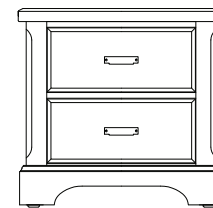

All storage pieces feature generously proportioned tops over a chamfered post with solid cherry shaped drawer fronts. The custom-designed drawer hardware includes cup pulls and knobs with an antiqued bronze finish that complement each storage piece.

817 - Amish Walnut

F.

All storage drawers are constructed with a natural birch interior featuring the Kenlin Rite-Trak guide system that includes a limited lifetime warranty.

A. Casual Bed

-557 Casual Headboard, 5/0
63 1/4 x 2 1/4 x 56 1/4
-755 Casual Footboard, 5/0
63 1/4 x 2 1/4 x 19 3/4
-922 Wood Rails, 5/0 & 6/6
includes 5 slats/1 leg
82 x 1 x 5 3/4

-667 Casual Headboard, 6/6
80 1/4 x 2 1/4 x 56 1/4
-766 Casual Footboard, 6/6
80 1/4 x 2 1/4 x 19 3/4
-922 Wood Rails, 5/0 & 6/6
includes 5 slats/1 leg
82 x 1 x 5 3/4

MS-MS1 Metal Support Slats
set of 2 for use w/king beds
49 x 3 1/4 x 9

or

MS-MS2 Metal Support Slats
set of 3 for use w/king beds
49 x 3 1/4 x 9

B. Amish Bed

-558 Amish Headboard, 5/0
65 x 3 3/8 x 58
-855 Amish Footboard, 5/0
65 x 3 3/8 x 24
-922 Wood Rails, 5/0 & 6/6
includes 5 slats/1 leg
82 x 1 x 5 3/4

-668 Amish Headboard, 6/6
82 x 3 3/8 x 58
-866 Amish Footboard, 6/6
82 x 3 3/8 x 24
-922 Wood Rails, 5/0 & 6/6
includes 5 slats/1 leg
82 x 1 x 5 3/4

MS-MS1 Metal Support Slats
set of 2 for use w/king beds
49 x 3 1/4 x 9

or

MS-MS2 Metal Support Slats
set of 3 for use w/king beds
49 x 3 1/4 x 9

C. -002 Dresser

8 Drawers
58 x 19 3/4 x 42 1/2

D. -446 Landscape Mirror

Beveled Glass
34 7/8 x 1 3/8 x 32 1/2

E. -115 Chest

5 Drawers
41 1/2 x 19 3/4 x 51 1/2

F. -227 Nightstand

2 Drawers
27 1/2 x 16 1/4 x 26 1/2

**SUSTAINABLY
MADE**

We replace every tree used to make our furniture through a unique & innovative program developed with the Virginia Department of Forestry. Over 2 million trees planted since 2007.