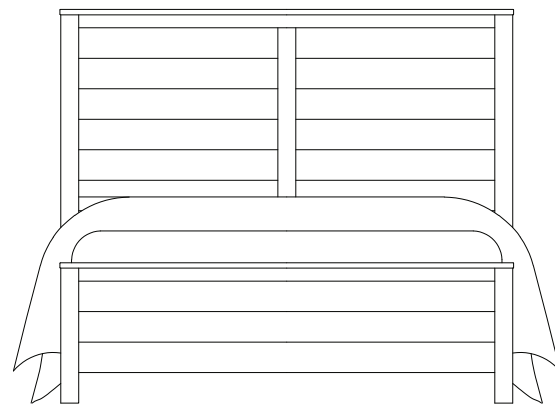

All storage pieces feature generously proportioned tops over a chamfered post with solid cherry shaped drawer fronts. The custom-designed drawer hardware includes cup pulls and knobs with an antiqued bronze finish that complement each storage piece.

817 - Amish Walnut

A.

All storage drawers are constructed with a natural birch interior featuring the Kenlin Rite-Trak guide system that includes a limited lifetime warranty.

A. Casual Bed

-557 Casual Headboard, 5/0
63 1/4 x 2 1/4 x 56 1/4
-755 Casual Footboard, 5/0
63 1/4 x 2 1/4 x 19 3/4
-922 Wood Rails, 5/0 & 6/6
includes 5 slats/1 leg
82 x 1 x 5 3/4

-667 Casual Headboard, 6/6
80 1/4 x 2 1/4 x 56 1/4
-766 Casual Footboard, 6/6
80 1/4 x 2 1/4 x 19 3/4
-922 Wood Rails, 5/0 & 6/6
includes 5 slats/1 leg
82 x 1 x 5 3/4

MS-MS1 Metal Support Slats
set of 2 for use w/king beds
49 x 3 1/4 x 9

or

MS-MS2 Metal Support Slats
set of 3 for use w/king beds
49 x 3 1/4 x 9

B. Amish Bed

-558 Amish Headboard, 5/0
65 x 3 3/8 x 58
-855 Amish Footboard, 5/0
65 x 3 3/8 x 24
-922 Wood Rails, 5/0 & 6/6
includes 5 slats/1 leg
82 x 1 x 5 3/4

-668 Amish Headboard, 6/6
82 x 3 3/8 x 58
-866 Amish Footboard, 6/6
82 x 3 3/8 x 24
-922 Wood Rails, 5/0 & 6/6
includes 5 slats/1 leg
82 x 1 x 5 3/4

MS-MS1 Metal Support Slats
set of 2 for use w/king beds
49 x 3 1/4 x 9

or

MS-MS2 Metal Support Slats
set of 3 for use w/king beds
49 x 3 1/4 x 9

C. -002 Dresser

8 Drawers
58 x 19 3/4 x 42 1/2

D. -446 Landscape Mirror

Beveled Glass
34 7/8 x 1 3/8 x 32 1/2

E. -115 Chest

5 Drawers
41 1/2 x 19 3/4 x 51 1/2

F. -227 Nightstand

2 Drawers
27 1/2 x 16 1/4 x 26 1/2

**SUSTAINABLY
MADE**

We replace every tree used to make our furniture through a unique & innovative program developed with the Virginia Department of Forestry. Over 2 million trees planted since 2007.