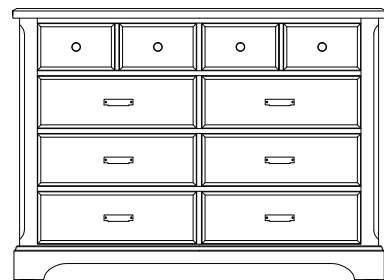

All storage pieces feature generously proportioned tops over a chamfered post with solid cherry shaped drawer fronts. The custom-designed drawer hardware includes cup pulls and knobs with an antiqued bronze finish that complement each storage piece.

817 - Amish Walnut

C.

All storage drawers are constructed with a natural birch interior featuring the Kenlin Rite-Trak guide system that includes a limited lifetime warranty.

A. Casual Bed

-557 Casual Headboard, 5/0
63 1/4 x 2 1/4 x 56 1/4
-755 Casual Footboard, 5/0
63 1/4 x 2 1/4 x 19 3/4
-922 Wood Rails, 5/0 & 6/6
includes 5 slats/1 leg
82 x 1 x 5 3/4

-667 Casual Headboard, 6/6
80 1/4 x 2 1/4 x 56 1/4
-766 Casual Footboard, 6/6
80 1/4 x 2 1/4 x 19 3/4
-922 Wood Rails, 5/0 & 6/6
includes 5 slats/1 leg
82 x 1 x 5 3/4

MS-MS1 Metal Support Slats
set of 2 for use w/king beds
49 x 3 1/4 x 9

or

MS-MS2 Metal Support Slats
set of 3 for use w/king beds
49 x 3 1/4 x 9

B. Amish Bed

-558 Amish Headboard, 5/0
65 x 3 3/8 x 58
-855 Amish Footboard, 5/0
65 x 3 3/8 x 24
-922 Wood Rails, 5/0 & 6/6
includes 5 slats/1 leg
82 x 1 x 5 3/4

-668 Amish Headboard, 6/6
82 x 3 3/8 x 58
-866 Amish Footboard, 6/6
82 x 3 3/8 x 24
-922 Wood Rails, 5/0 & 6/6
includes 5 slats/1 leg
82 x 1 x 5 3/4

MS-MS1 Metal Support Slats
set of 2 for use w/king beds
49 x 3 1/4 x 9

or

MS-MS2 Metal Support Slats
set of 3 for use w/king beds
49 x 3 1/4 x 9

C. -002 Dresser

8 Drawers
58 x 19 3/4 x 42 1/2

D. -446 Landscape Mirror

Beveled Glass
34 7/8 x 1 3/8 x 32 1/2

E. -115 Chest

5 Drawers
41 1/2 x 19 3/4 x 51 1/2

F. -227 Nightstand

2 Drawers
27 1/2 x 16 1/4 x 26 1/2

**SUSTAINABLY
MADE**

We replace every tree used to make our furniture through a unique & innovative program developed with the Virginia Department of Forestry. Over 2 million trees planted since 2007.