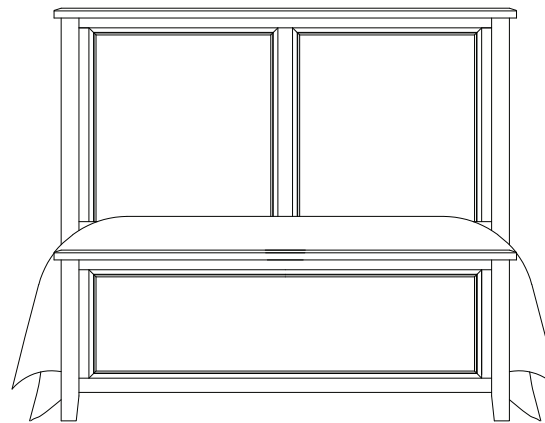

All storage pieces feature generously proportioned tops over a chamfered post with solid cherry shaped drawer fronts. The custom-designed drawer hardware includes cup pulls and knobs with an antiqued bronze finish that complement each storage piece.

817 - Amish Walnut

B.

All storage drawers are constructed with a natural birch interior featuring the Kenlin Rite-Trak guide system that includes a limited lifetime warranty.

A. Casual Bed

-557 Casual Headboard, 5/0
63 1/4 x 2 1/4 x 56 1/4
-755 Casual Footboard, 5/0
63 1/4 x 2 1/4 x 19 3/4
-922 Wood Rails, 5/0 & 6/6
includes 5 slats/1 leg
82 x 1 x 5 3/4

-667 Casual Headboard, 6/6
80 1/4 x 2 1/4 x 56 1/4
-766 Casual Footboard, 6/6
80 1/4 x 2 1/4 x 19 3/4
-922 Wood Rails, 5/0 & 6/6
includes 5 slats/1 leg
82 x 1 x 5 3/4

MS-MS1 Metal Support Slats
set of 2 for use w/king beds
49 x 3 1/4 x 9

or

MS-MS2 Metal Support Slats
set of 3 for use w/king beds
49 x 3 1/4 x 9

B. Amish Bed

-558 Amish Headboard, 5/0
65 x 3 3/8 x 58
-855 Amish Footboard, 5/0
65 x 3 3/8 x 24
-922 Wood Rails, 5/0 & 6/6
includes 5 slats/1 leg
82 x 1 x 5 3/4

-668 Amish Headboard, 6/6
82 x 3 3/8 x 58
-866 Amish Footboard, 6/6
82 x 3 3/8 x 24
-922 Wood Rails, 5/0 & 6/6
includes 5 slats/1 leg
82 x 1 x 5 3/4

MS-MS1 Metal Support Slats
set of 2 for use w/king beds
49 x 3 1/4 x 9

or

MS-MS2 Metal Support Slats
set of 3 for use w/king beds
49 x 3 1/4 x 9

C. -002 Dresser

8 Drawers
58 x 19 3/4 x 42 1/2

D. -446 Landscape Mirror

Beveled Glass
34 7/8 x 1 3/8 x 32 1/2

E. -115 Chest

5 Drawers
41 1/2 x 19 3/4 x 51 1/2

F. -227 Nightstand

2 Drawers
27 1/2 x 16 1/4 x 26 1/2

**SUSTAINABLY
MADE**

We replace every tree used to make our furniture through a unique & innovative program developed with the Virginia Department of Forestry. Over 2 million trees planted since 2007.