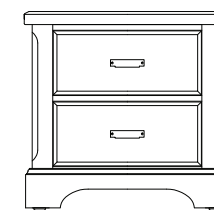

H./I.

All storage drawers are constructed with a natural birch interior featuring the Kenlin Rite-Trak guide system that includes a limited lifetime warranty.

A. Casual Bed

- -557 Casual Headboard, 5/0
  63 1/4 x 2 1/4 x 56 1/4
- -755 Casual Footboard, 5/0
  63 1/4 x 2 1/4 x 19 3/4
- -922 Wood Rails, 5/0 & 6/6
  includes 5 slats/1 leg
  82 x 1 x 5 3/4

- -667 Casual Headboard, 6/6
  80 1/4 x 2 1/4 x 56 1/4
- -766 Casual Footboard, 6/6
  80 1/4 x 2 1/4 x 19 3/4
- -922 Wood Rails, 5/0 & 6/6
  includes 5 slats/1 leg
  82 x 1 x 5 3/4

MS-MS1 Metal Support Slats
set of 2 for use w/king beds
49 x 3 1/4 x 9

or

MS-MS2 Metal Support Slats
set of 3 for use w/king beds
49 x 3 1/4 x 9

B. Amish Bed

- -558 Amish Headboard, 5/0
  65 x 3 3/8 x 58
- -855 Amish Footboard, 5/0
  65 x 3 3/8 x 24
- -922 Wood Rails, 5/0 & 6/6
  includes 5 slats/1 leg
  82 x 1 x 5 3/4

- -668 Amish Headboard, 6/6
  82 x 3 3/8 x 58
- -866 Amish Footboard, 6/6
  82 x 3 3/8 x 24
- -922 Wood Rails, 5/0 & 6/6
  includes 5 slats/1 leg
  82 x 1 x 5 3/4

MS-MS1 Metal Support Slats
set of 2 for use w/king beds
49 x 3 1/4 x 9

or

MS-MS2 Metal Support Slats
set of 3 for use w/king beds
49 x 3 1/4 x 9

C. -002 Dresser

- 8 Drawers
  58 x 19 3/4 x 42 1/2

D. -003 Two Tone Dresser

- 8 Drawers
  58 x 19 3/4 x 42 1/2

E. -446 Landscape Mirror

- Beveled Glass
  34 7/8 x 1 3/8 x 32 1/2

F. -115 Chest

- -5 Drawers
  41 1/2 x 19 3/4 x 51 1/2

G. -116 Two Tone Chest

- -5 Drawers
  41 1/2 x 19 3/4 x 51 1/2

H. -227 Nightstand

- -2 Drawers
  27 1/2 x 16 1/4 x 26 1/2

I. -228 Two Tone Nightstand

- -2 Drawers
  27 1/2 x 16 1/4 x 26 1/2

MADE IN USA 04/23