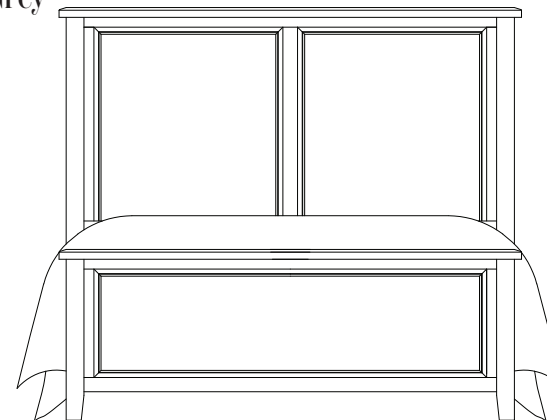

All storage pieces feature generously proportioned tops over a chamfered post with solid cherry shaped drawer fronts. The custom-designed drawer hardware includes cup pulls and knobs with an antiqued bronze finish that complement each storage piece.

817 - Amish Walnut/Dove Grey

B.

All storage drawers are constructed with a natural birch interior featuring the Kenlin Rite-Trak guide system that includes a limited lifetime warranty.

A. Casual Bed

- -557 Casual Headboard, 5/0
  63 1/4 x 2 1/4 x 56 1/4
- -755 Casual Footboard, 5/0
  63 1/4 x 2 1/4 x 19 3/4
- -922 Wood Rails, 5/0 & 6/6
  includes 5 slats/1 leg
  82 x 1 x 5 3/4

- -667 Casual Headboard, 6/6
  80 1/4 x 2 1/4 x 56 1/4
- -766 Casual Footboard, 6/6
  80 1/4 x 2 1/4 x 19 3/4
- -922 Wood Rails, 5/0 & 6/6
  includes 5 slats/1 leg
  82 x 1 x 5 3/4

MS-MS1 Metal Support Slats
set of 2 for use w/king beds
49 x 3 1/4 x 9

or

MS-MS2 Metal Support Slats
set of 3 for use w/king beds
49 x 3 1/4 x 9

B. Amish Bed

- -558 Amish Headboard, 5/0
  65 x 3 3/8 x 58
- -855 Amish Footboard, 5/0
  65 x 3 3/8 x 24
- -922 Wood Rails, 5/0 & 6/6
  includes 5 slats/1 leg
  82 x 1 x 5 3/4

- -668 Amish Headboard, 6/6
  82 x 3 3/8 x 58
- -866 Amish Footboard, 6/6
  82 x 3 3/8 x 24
- -922 Wood Rails, 5/0 & 6/6
  includes 5 slats/1 leg
  82 x 1 x 5 3/4

MS-MS1 Metal Support Slats
set of 2 for use w/king beds
49 x 3 1/4 x 9

or

MS-MS2 Metal Support Slats
set of 3 for use w/king beds
49 x 3 1/4 x 9

C. -002 Dresser

- 8 Drawers
  58 x 19 3/4 x 42 1/2

D. -003 Two Tone Dresser

- 8 Drawers
  58 x 19 3/4 x 42 1/2

E. -446 Landscape Mirror

- Beveled Glass
  34 7/8 x 1 3/8 x 32 1/2

F. -115 Chest

- -5 Drawers
  41 1/2 x 19 3/4 x 51 1/2

G. -116 Two Tone Chest

- -5 Drawers
  41 1/2 x 19 3/4 x 51 1/2

H. -227 Nightstand

- -2 Drawers
  27 1/2 x 16 1/4 x 26 1/2

I. -228 Two Tone Nightstand

- -2 Drawers
  27 1/2 x 16 1/4 x 26 1/2

MADE IN USA 04/23

**SUSTAINABLY
MADE**