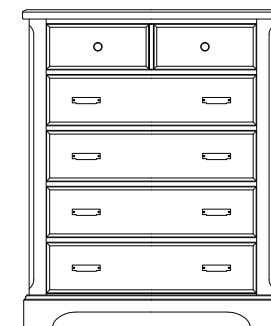

All storage pieces feature generously proportioned tops over a chamfered post with solid cherry shaped drawer fronts. The custom-designed drawer hardware includes cup pulls and knobs with an antiqued bronze finish that complement each storage piece.

817 - Amish Walnut/Dove Grey

F./G.

All storage drawers are constructed with a natural birch interior featuring the Kenlin Rite-Trak guide system that includes a limited lifetime warranty.

A. Casual Bed

- -557 Casual Headboard, 5/0
  63 1/4 x 2 1/4 x 56 1/4
- -755 Casual Footboard, 5/0
  63 1/4 x 2 1/4 x 19 3/4
- -922 Wood Rails, 5/0 & 6/6
  includes 5 slats/1 leg
  82 x 1 x 5 3/4

- -667 Casual Headboard, 6/6
  80 1/4 x 2 1/4 x 56 1/4
- -766 Casual Footboard, 6/6
  80 1/4 x 2 1/4 x 19 3/4
- -922 Wood Rails, 5/0 & 6/6
  includes 5 slats/1 leg
  82 x 1 x 5 3/4

MS-MS1 Metal Support Slats
set of 2 for use w/king beds
49 x 3 1/4 x 9

or

MS-MS2 Metal Support Slats
set of 3 for use w/king beds
49 x 3 1/4 x 9

B. Amish Bed

- -558 Amish Headboard, 5/0
  65 x 3 3/8 x 58
- -855 Amish Footboard, 5/0
  65 x 3 3/8 x 24
- -922 Wood Rails, 5/0 & 6/6
  includes 5 slats/1 leg
  82 x 1 x 5 3/4

- -668 Amish Headboard, 6/6
  82 x 3 3/8 x 58
- -866 Amish Footboard, 6/6
  82 x 3 3/8 x 24
- -922 Wood Rails, 5/0 & 6/6
  includes 5 slats/1 leg
  82 x 1 x 5 3/4

MS-MS1 Metal Support Slats
set of 2 for use w/king beds
49 x 3 1/4 x 9

or

MS-MS2 Metal Support Slats
set of 3 for use w/king beds
49 x 3 1/4 x 9

C. -002 Dresser

- 8 Drawers
  58 x 19 3/4 x 42 1/2

D. -003 Two Tone Dresser

- 8 Drawers
  58 x 19 3/4 x 42 1/2

E. -446 Landscape Mirror

- Beveled Glass
  34 7/8 x 1 3/8 x 32 1/2

F. -115 Chest

- -5 Drawers
  41 1/2 x 19 3/4 x 51 1/2

G. -116 Two Tone Chest

- -5 Drawers
  41 1/2 x 19 3/4 x 51 1/2

H. -227 Nightstand

- -2 Drawers
  27 1/2 x 16 1/4 x 26 1/2

I. -228 Two Tone Nightstand

- -2 Drawers
  27 1/2 x 16 1/4 x 26 1/2

MADE IN USA 04/23

**SUSTAINABLY
MADE**