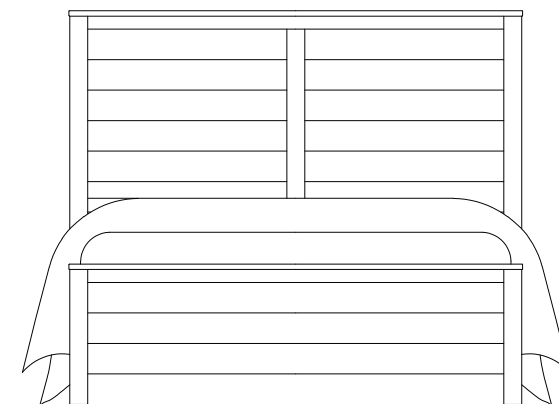

817 - Amish Walnut/Dove Grey

A.