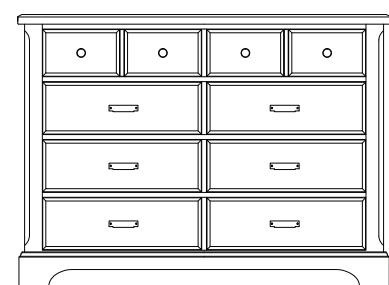

All storage pieces feature generously proportioned tops over a chamfered post with solid cherry shaped drawer fronts. The custom-designed drawer hardware includes cup pulls and knobs with an antiqued bronze finish that complement each storage piece.

817 - Amish Walnut/Dove Grey

C./D.

All storage drawers are constructed with a natural birch interior featuring the Kenlin Rite-Trak guide system that includes a limited lifetime warranty.

A. Casual Bed

- -557 Casual Headboard, 5/0
  63 1/4 x 2 1/4 x 56 1/4
- -755 Casual Footboard, 5/0
  63 1/4 x 2 1/4 x 19 3/4
- -922 Wood Rails, 5/0 & 6/6
  includes 5 slats/1 leg
  82 x 1 x 5 3/4

- -667 Casual Headboard, 6/6
  80 1/4 x 2 1/4 x 56 1/4
- -766 Casual Footboard, 6/6
  80 1/4 x 2 1/4 x 19 3/4
- -922 Wood Rails, 5/0 & 6/6
  includes 5 slats/1 leg
  82 x 1 x 5 3/4

MS-MS1 Metal Support Slats
set of 2 for use w/king beds
49 x 3 1/4 x 9

or

MS-MS2 Metal Support Slats
set of 3 for use w/king beds
49 x 3 1/4 x 9

B. Amish Bed

- -558 Amish Headboard, 5/0
  65 x 3 3/8 x 58
- -855 Amish Footboard, 5/0
  65 x 3 3/8 x 24
- -922 Wood Rails, 5/0 & 6/6
  includes 5 slats/1 leg
  82 x 1 x 5 3/4

- -668 Amish Headboard, 6/6
  82 x 3 3/8 x 58
- -866 Amish Footboard, 6/6
  82 x 3 3/8 x 24
- -922 Wood Rails, 5/0 & 6/6
  includes 5 slats/1 leg
  82 x 1 x 5 3/4

MS-MS1 Metal Support Slats
set of 2 for use w/king beds
49 x 3 1/4 x 9

or

MS-MS2 Metal Support Slats
set of 3 for use w/king beds
49 x 3 1/4 x 9

C. -002 Dresser

- 8 Drawers
  58 x 19 3/4 x 42 1/2

D. -003 Two Tone Dresser

- 8 Drawers
  58 x 19 3/4 x 42 1/2

E. -446 Landscape Mirror

- Beveled Glass
  34 7/8 x 1 3/8 x 32 1/2

F. -115 Chest

- -5 Drawers
  41 1/2 x 19 3/4 x 51 1/2

G. -116 Two Tone Chest

- -5 Drawers
  41 1/2 x 19 3/4 x 51 1/2

H. -227 Nightstand

- -2 Drawers
  27 1/2 x 16 1/4 x 26 1/2

I. -228 Two Tone Nightstand

- -2 Drawers
  27 1/2 x 16 1/4 x 26 1/2

MADE IN USA 04/23

**SUSTAINABLY
MADE**