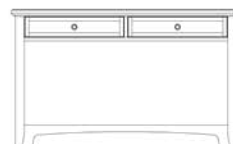

-778 Laptop/Tablet Desk

2 Drawers
Charging Station - 2 A/C Outlets
52 x 24 x 30H