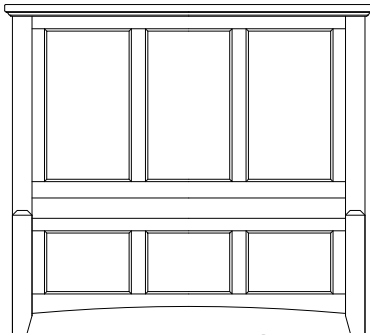

Bonanza Collection

Proudly made in the U.S.A.

BB26 - GRAY FINISH

BB27 - MERLOT FINISH

BB28 - CHERRY FINISH

BB29 - WHITE FINISH

The Shaker-inspired mansion bed features solid wood post and framed moldings over cherry veneered panels. This bed offers a matching panel footboard or storage footboard option. Available in twin, full, queen and king size beds.

Mansion Bed

Twin

-338, 833, 900
82 x 44 x 53H

Full

-552, 225, 911
82 x 59 x 53H

Queen

-558, 855, 922
88 x 66 x 56H

King

-668, 866, 922, MS1 or MS2
88 x 83 x 56H

Cal King

-668, 866, 944, MS1 or MS2
88 x 83 x 56H