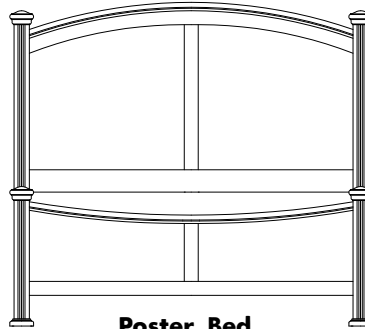

Mansion Bed

Twin

-338, 833, 900
82 x 44 x 53H

Full

-552, 225, 911
82 x 59 x 53H

Queen

-558, 855, 922
88 x 66 x 56H

King

-668, 866, 922, MS1 or MS2
88 x 83 x 56H

Cal King

-668, 866, 944, MS1 or MS2
88 x 83 x 56H

Poster Bed

Queen

-557, 755, 922
90½ x 65 x 58H

King

-667, 766, 922, MS1 or MS2
90½ x 82 x 59½H