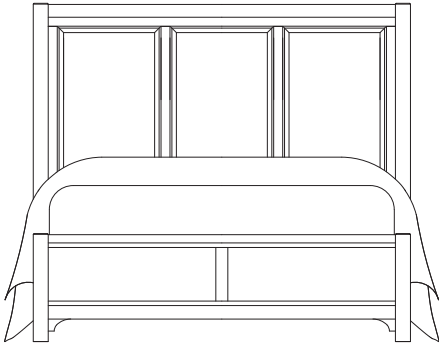

Cool Farmhouse

- Queen Panel Bed**
- 557 Panel Headboard
- 755 Panel Footboard
- 922 Wood Rails
- 002 Dresser - 8 Drawers
- 446 Arch Mirror - Beveled Glass
- 227 Nightstand - 2 Drawers

Cool Farmhouse

Evoking a feeling of warmth and comfort featuring clean lines and natural finishes crafted of North American maple solids and veneers.

King Sleigh Storage Bed
- 663 Sleigh Headboard
- 066B Storage Footboard - 2 Drawers
- 502 Storage Bed Rails
- 666T Slat Roll

- 115 Chest - 5 Drawers

Queen Panel Storage Bed
- 557 Panel Headboard
- 050B Storage Footboard - 2 Drawers
- 502 Storage Rails
- 555T Slat Roll

Cool Farmhouse

801 Grey Finish

MADE IN USA

A. Panel Bed

- 557 Panel Headboard, 5/0
62⁷/₈ x 2¹/₈ x 56³/₈
- 755 Panel Footboard, 5/0
62⁷/₈ x 2¹/₈ x 18
- 922 Wood Rails, 5/0 & 6/6
includes 5 slats/1 leg
82 x 1 x 5³/₄