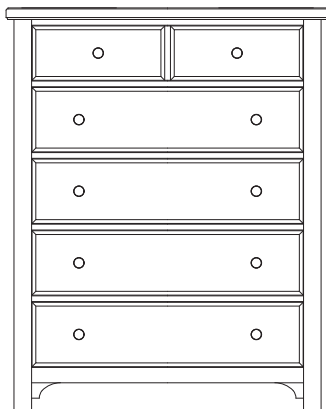

Cool Farmhouse

801 Grey Finish

MADE IN USA

A. Panel Bed

- 557 Panel Headboard, 5/0
62⁷/₈ x 2¹/₈ x 56³/₈
- 755 Panel Footboard, 5/0
62⁷/₈ x 2¹/₈ x 18
- 922 Wood Rails, 5/0 & 6/6
includes 5 slats/1 leg
82 x 1 x 5³/₄

- 667 Panel Headboard, 6/6
79⁷/₈ x 2¹/₈ x 56³/₈
- 766 Panel Footboard, 6/6
79⁷/₈ x 2¹/₈ x 18
- 922 Wood Rails, 5/0 & 6/6
includes 5 slats/1 leg
82 x 1 x 5³/₄

- MS-MS1 Metal Support Slats
set of 2 for use w/king beds
49 x 3¹/₄ x 9
or
MS-MS2 Metal Support Slats
set of 3 for use w/king beds
49 x 3¹/₄ x 9