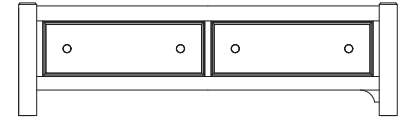

C. Storage Footboard

- -050B Storage Footboard, 5/0
  2 drawers
  63 x 21¹/₈ x 18³/₄
- -502 Storage Bed Side Rails, 5/0 & 6/6
  82 x 1 x 11³/₄
  -TT-555T
  Slat Roll, 5/0

- -066B Storage Footboard, 6/6
  2 drawers
  80 x 21¹/₈ x 18³/₄
- -502 Storage Bed Side Rails, 5/0 & 6/6
  82 x 1 x 11³/₄
  -TT-666T
  Slat Roll, 6/6