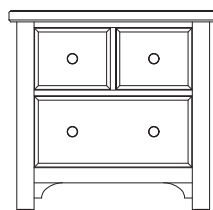

E. -227 Nightstand

- 2 Drawers
  27¹/₂ x 16 x 26⁵/₈