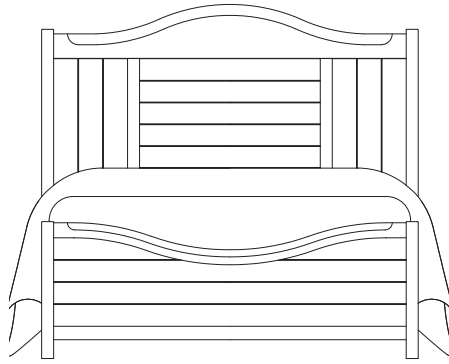

B. Sleigh Bed

- -553 Sleigh Headboard, 5/0
  62³/₄ x 6³/₄ x 59
- -355 Sleigh Footboard, 5/0
  62³/₄ x 1⁷/₈ x 22⁷/₈
- -922 Wood Rails, 5/0 & 6/6
  includes 5 slats/1 leg
  82 x 1 x 5³/₄

- -663 Sleigh Headboard, 6/6
  79³/₄ x 6⁷/₈ x 60
- -366 Sleigh Footboard, 6/6
  79³/₄ x 1⁷/₈ x 22⁷/₈
- -922 Wood Rails, 5/0 & 6/6
  includes 5 slats/1 leg
  82 x 1 x 5³/₄

- MS-MS1 Metal Support Slats
  set of 2 for use w/king beds
  49 x 3¹/₄ x 9
  or
  MS-MS2 Metal Support Slats
  set of 3 for use w/king beds
  49 x 3¹/₄ x 9

E. -227 Nightstand

- 2 Drawers
  27¹/₂ x 16 x 26⁵/₈

C. Storage Footboard

- -050B Storage Footboard, 5/0
  2 drawers
  63 x 21¹/₈ x 18³/₄
- -502 Storage Bed Side Rails, 5/0 & 6/6
  82 x 1 x 11³/₄
  -TT-555T
  Slat Roll, 5/0

- -066B Storage Footboard, 6/6
  2 drawers
  80 x 21¹/₈ x 18³/₄
- -502 Storage Bed Side Rails, 5/0 & 6/6
  82 x 1 x 11³/₄
  -TT-666T
  Slat Roll, 6/6