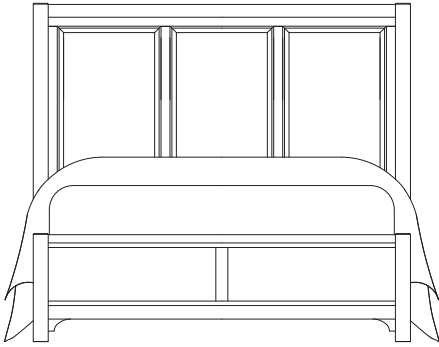

King Sleigh Storage Bed
- 663 Sleigh Headboard
- 066B Storage Footboard - 2 Drawers
- 502 Storage Bed Rails
- 666T Slat Roll

- 115 Chest - 5 Drawers

Queen Panel Storage Bed
- 557 Panel Headboard
- 050B Storage Footboard - 2 Drawers
- 502 Storage Rails
- 555T Slat Roll

Cool Farmhouse

804 Soft White Finish

MADE IN USA

A. Panel Bed

- 557 Panel Headboard, 5/0
62⁷/₈ x 2¹/₈ x 56³/₈
- 755 Panel Footboard, 5/0
62⁷/₈ x 2¹/₈ x 18
- 922 Wood Rails, 5/0 & 6/6
includes 5 slats/1 leg
82 x 1 x 5³/₄