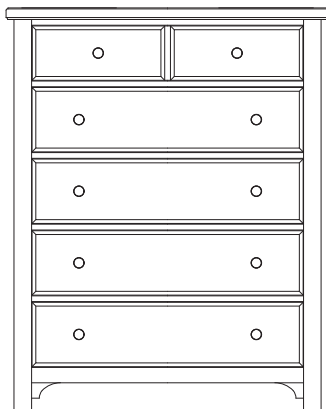

Cool Farmhouse

804 Soft White Finish

MADE IN USA

A. Panel Bed

- 557 Panel Headboard, 5/0
62⁷/₈ x 2¹/₈ x 56³/₈
- 755 Panel Footboard, 5/0
62⁷/₈ x 2¹/₈ x 18
- 922 Wood Rails, 5/0 & 6/6
includes 5 slats/1 leg
82 x 1 x 5³/₄

- 667 Panel Headboard, 6/6
79⁷/₈ x 2¹/₈ x 56³/₈
- 766 Panel Footboard, 6/6
79⁷/₈ x 2¹/₈ x 18
- 922 Wood Rails, 5/0 & 6/6
includes 5 slats/1 leg
82 x 1 x 5³/₄

- MS-MS1 Metal Support Slats
set of 2 for use w/king beds
49 x 3¹/₄ x 9
or
MS-MS2 Metal Support Slats
set of 3 for use w/king beds
49 x 3¹/₄ x 9