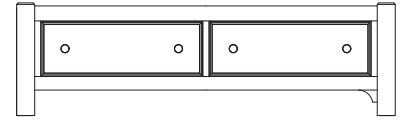

C. Storage Footboard

- -050B Storage Footboard, 5/0
  2 drawers
  63 x 21¹/₈ x 18³/₄
- -502 Storage Bed Side Rails, 5/0 & 6/6
  82 x 1 x 11³/₄
  -TT-555T
  Slat Roll, 5/0

- -066B Storage Footboard, 6/6
  2 drawers
  80 x 21¹/₈ x 18³/₄
- -502 Storage Bed Side Rails, 5/0 & 6/6
  82 x 1 x 11³/₄
  -TT-666T
  Slat Roll, 6/6