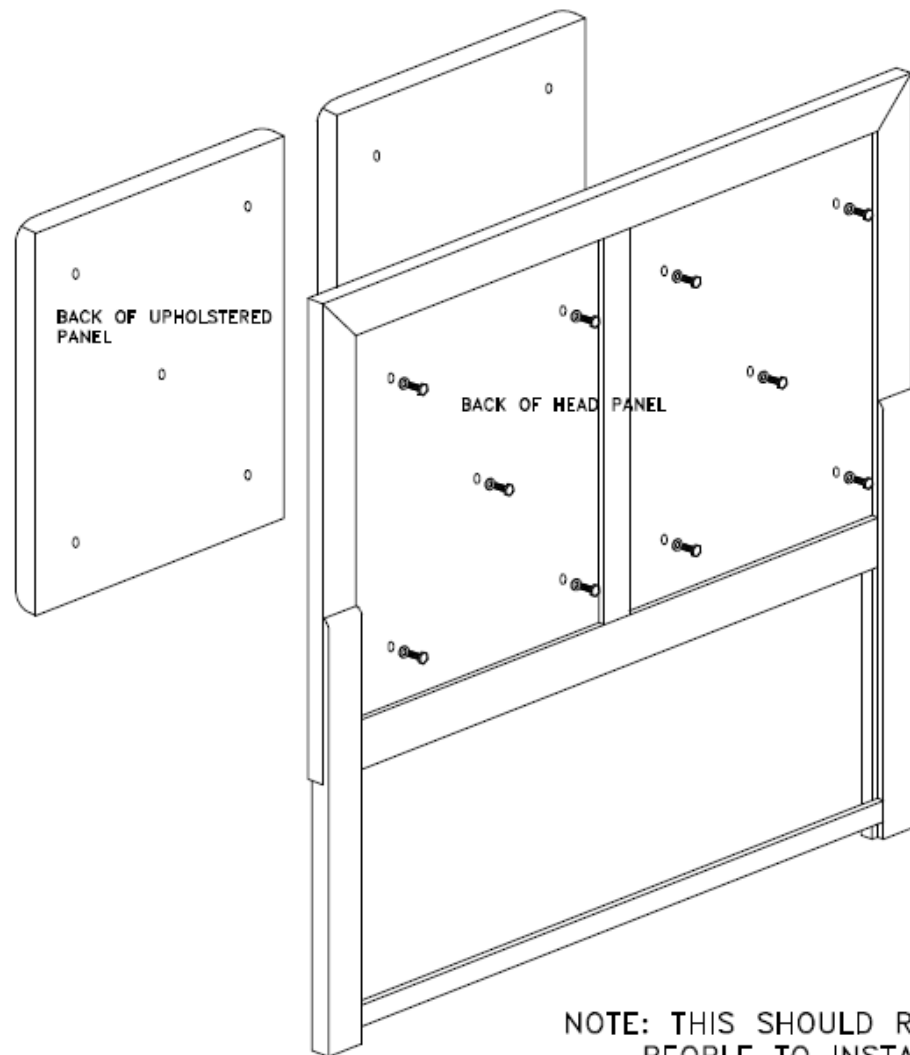

INSTRUCTION SHEET

SAVE ALL PACKAGING UNTIL PRODUCT IS FULLY ASSEMBLED. HARDWARE AND SMALL PEICES MAY NOT BE SEEN AND ACCIDENTALLY DISCARDED WITH PACKING MATERIALS.